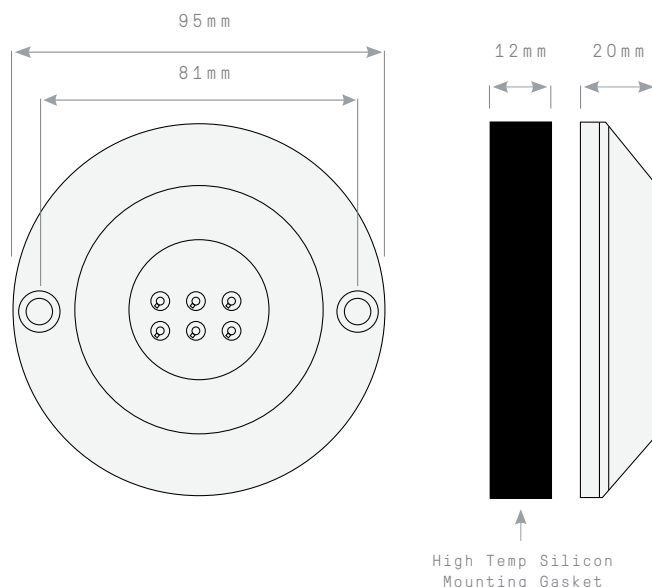

PRODUCT CODE

-EVU 60W-W(WHITE) -EVU 60W-B(BLUE)
-EVU 60W-RGB

AS REQUIRED
INCLUDES RGB SMART
PHONE CONTROLLER

60 WATT / 6,000 LUMEN

XTREME XU6 AQUA LIGHT

OVERVIEW

Purple Industries' Xtreme Aqua Light, in Colour & RGB colour changing LED under water lights, feature high output LEDs with specifically designed circuitry to operate seamlessly when submersed. The housing is solid 316 marine-grade stainless steel and features powerful array of RGB / LEDs with specifically designed circuitry for strong projection in 'white-light mode and a kaleidoscope of colour options using the RGB mode. It is easily and safely installed on all marine craft as well as jetties

and fixed marine structures. The unique Aqua-Light design is supplied with a plastic mounting plate to prevent galvanic corrosion & only requires a 8mm hull penetration for complete installation, this means there is no need for cutting large holes in the craft's hull. The housing comes with and mounts on a plastic mounting plate to prevent galvanic corrosion , providing safe heat dissipation and ensuring longevity.

DIMENSIONS

DETAILS

- 50,000 Hours Lifespan
- Cree 10W High-Powered LED Chips
- Abrasion Resistant, virtually unbreakable optically clear polycarbonate lens
- 97% efficient for more light with less power and longer life
- Sealed Deutsch Connector with 450mm Cable Length
- Runs on 9-32 V DC
- IP68 Certified
- Durable solid Marine Grade 316L Stainless Steel Housing
- Operating Temp: -40° C to 125° C
- Reverse connection/polarity protection
- Overheating protection
- Electrically protected against RFI/EMC interference
- CE & RoHS Compliant
- Vibration certified